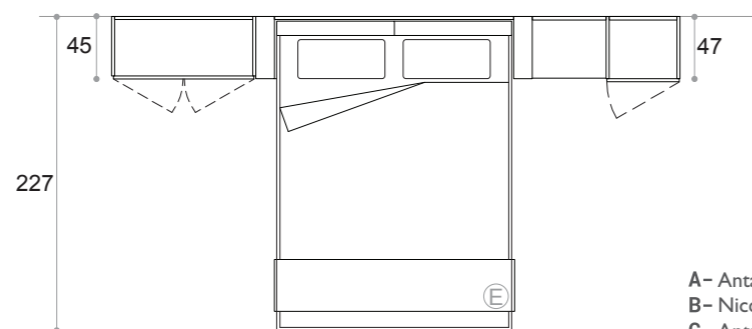

Planimetria | Plan View

- A- Anta a ribalta | Folding door
- B- Nicchia Theca | Cubbies Theca
- C- Anta | Door
- D- Boiserie con mensole | Shelves
- E- Letto King | King bed

TECHNICAL DRAWINGS COMPO G04