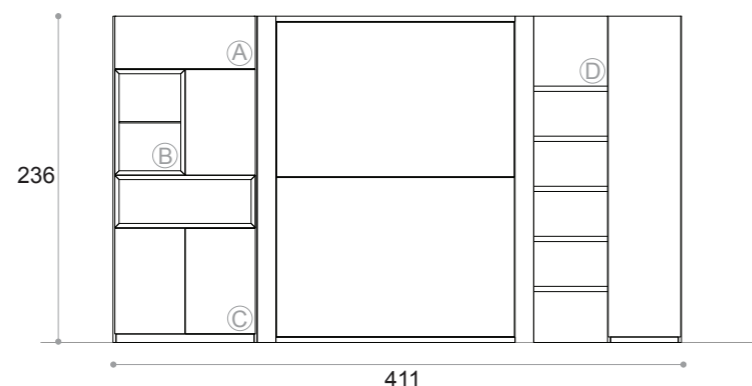

COMPO G04

ZONA GIORNO / living room

Composizione con il nuovo letto King matrimoniale dotato di mensole laterali interne e testata inclinata Suite per un sostegno più comodo ed accogliente. Il divano rivestito in ecopelle e le nicchie luminose Theca 82.40 e Theca 40.82 conferiscono un aspetto prezioso ed elegante a questa soluzione.

*Queen size wall bed in our "King" model with shelves inside the bed and angled headboard "Suite" to get a more comfortable bed when open.
The similar eco leather sofa with the lighted cubbies Theca 82.40 and Theca 40.82 give at the composition something more elegant and rich.*

MOODBOARD COMPO G04

Vista Frontale | Front View